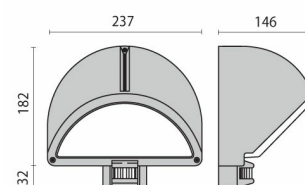

Description

Wall and pole mounted luminaire for 45° directed light for indoor and outdoor, comprising:

- Technopolymer housing
- Pressed glass diffuser with internal pattern, white painted internally
- Stainless steel locking screws
- The securing space allows installation on the recessed boxes
- Only for resistance load: max 150 W, min 40 W
- Recommended installation height: 2.1 m
- DETEK versions with a passive infrared motion detector with automatic ignition
- Adjustable operation time (45 s to 10 min)
- Detection distance: adjustable between 4 m and 12 m
- Built-in photocell set at 60± 20 lux
- Detection angle 110° (non adjustable)

Photometric data

Technical drawings

OPTIONAL ACCESSORIES

POLO

000500
Double Post