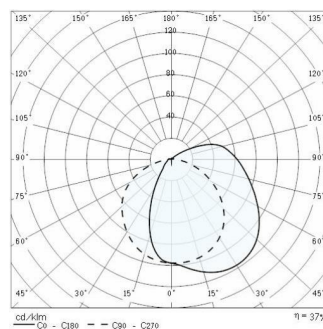

POLO 2 DETEK

Part number	007712
Lampholder:	E27
Light Source:	INCANDESCENT LAMPS (A60)
Wattage:	1x75 W
Finish:	BK-81 / Black / Textured
Insulation class:	I
Degree of protection:	IP44
IK-J-xxIP:	IK06 1J xx3
Optic:	SYMMETRIC EXTRA WIDE REFLECTOR
Ta MIN luminaire:	-20°
Ta MAX luminaire:	45°

Description

Wall and pole mounted luminaire for 45° directed light for indoor and outdoor, comprising:

- Technopolymer housing
- Pressed glass diffuser with internal pattern, white painted internally
- Stainless steel locking screws
- The securing space allows installation on the recessed boxes
- Only for resistance load: max 150 W, min 40 W
- Recommended installation height: 2.1 m
- DETEK versions with a passive infrared motion detector with automatic ignition
- Adjustable operation time (45 s to 10 min)
- Detection distance: adjustable between 4 m and 12 m
- Built-in photocell set at 60± 20 lux
- Detection angle 110° (non adjustable)

Photometric data

Technical drawings

OPTIONAL ACCESSORIES

POLO

000500
Double Post