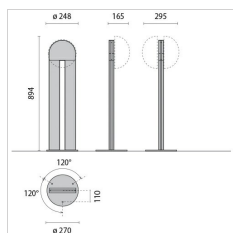

Description

Wall and pole mounted luminaire for 45° directed light for indoor and outdoor, comprising:

- Technopolymer housing
- Pressed glass diffuser with internal pattern, white painted internally
- Stainless steel locking screws
- The securing space allows installation on the recessed boxes
- Only for resistance load: max 150 W, min 40 W
- Recommended installation height: 2.1 m
- DETEK versions with a passive infrared motion detector with automatic ignition
- Adjustable operation time (45 s to 10 min)
- Detection distance: adjustable between 4 m and 12 m
- Built-in photocell set at 60± 20 lux
- Detection angle 110° (non adjustable)

Photometric data

Technical drawings

OPTIONAL ACCESSORIES

POLO

000500
Double Post